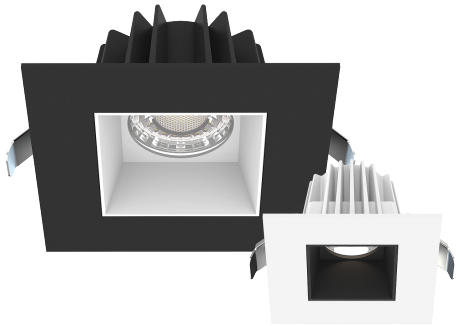

NEW ITEMS

5 & 10 LED Linear Recessed

4" & 6" Retrofit Panels

Wall Wash Trims for Pucks

2" & 4" 5CCT JXL

LRG3-HO
4CCT + Dim to Warm

Designer Style Lines that are easily customizable to fit your customers needs.