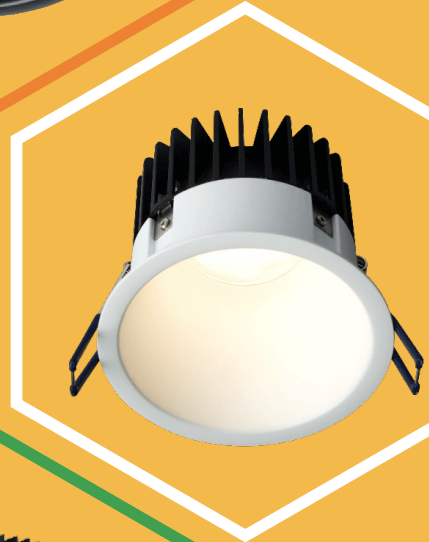

Lotus LED Lights

LIGHTING YOUR FUTURE

The original manufacturer of slim recessed and airtight gimbal lights in North America.

The company's success is rooted in providing a wide variety of high-quality products, innovative designs and excellent customer service.

NEW ITEMS

5 & 10 LED Linear Recessed

4" & 6" Retrofit Panels

Wall Wash Trims for Pucks

2" & 4" 5CCT JXL

LRG3-HO
4CCT + Dim to Warm

Designer Style Lines that are easily customizable to fit your customers needs.