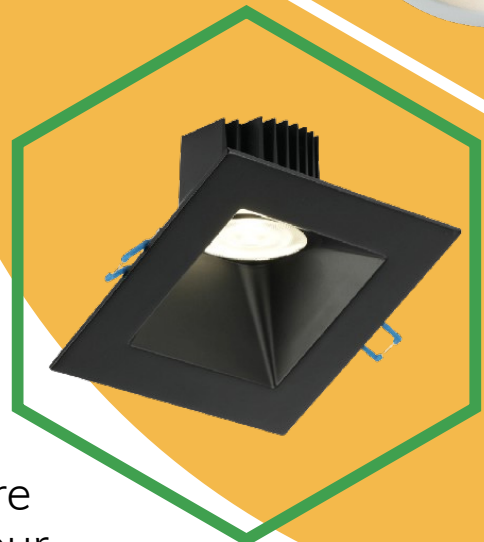

Lotus LED Lights

LIGHTING YOUR FUTURE

The original manufacturer of slim recessed and airtight gimbal lights in North America.

The company's success is rooted in providing a wide variety of high-quality products, innovative designs and excellent customer service.

NEW ITEMS

5 & 10 LED Linear Recessed

4" & 6" Retrofit Panels

Wall Wash Trims for Pucks

2" & 4" 5CCT JXL

LRG3-HO
4CCT + Dim to Warm

Designer Style Lines that are easily customizable to fit your customers needs.