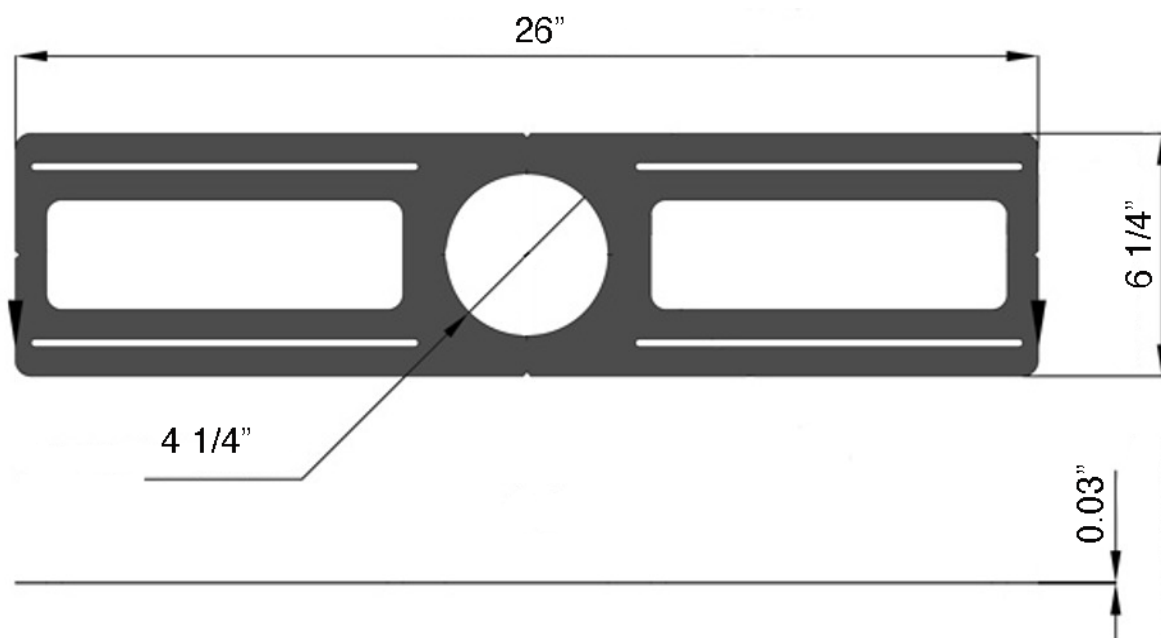

MOUNTING

Fix the plate with screws (not supplied) through the mounting slots

COMPATIBLE FIXTURES

[LB4R](#) [FR-LED-4-S12W-5CCT-PL](#)
[LB4R24V](#) [FR-LED-4-S9W-5CCT-FG](#)
[LL4G](#) [LFR-4R-FE-9W-5CCT](#)
[LL4G-HO](#) [LFR-4R-RB-9W-5CCT](#)
[LL4RR](#) [LFR-4S-FE-9W-5CCT](#)
[LL4SR](#) [LFR-4S-RB-9W-5CCT](#)
[LD4R](#) [LED-S9W-5CCT-SQ-BF](#)
[LD4R-HO](#) [LED-S9W-5CCTWH-SQ](#)
[LD4R-CPL](#) [LED-S9W-5CCT-R-BF](#)
[LD4R-HO-CPL](#) [LED-S9W](#)
[LD4S](#) [JXL-CA04-T10W-5CCT](#)
[LD4S-HO](#)
[AD-LED-4-S12W-LREY](#)
[AD-LED-4-S12W-LREY-SQ](#)
[LED-4-S9W-FG](#)
[LED-4-S9W-5CCT-FG-SQ](#)
[LY4RCS](#)
[LY41RCD](#)
[LY4S](#)
[LL4S](#)
[LB4S/24V](#)
[JXL-COB04-R15W-CCT](#)
[JXL-COB04-S15W-CCT](#)
[LSG3-HO-IT](#)
[DL254-4-16W-M-A5C5](#)
[DS-LED-4-S12W](#)
[LED-4-S9W-2700K-6500KWH-R-BF](#)

ORDERING GUIDE

model # **RIP414**

Lotus LED Lights USA
250 H Street # 301, Blaine WA 98230 tel 360-200-5500
Hainesport NJ, Naples FL, Vancouver WA

www.LotusLEDLights.com
mailing addresses
warehouses

Lotus LED Lights CANADA
1080 Cliveden Ave # 6, Delta BC V3M 6G6 tel 604-538-3090
Delta BC & Mississauga ON