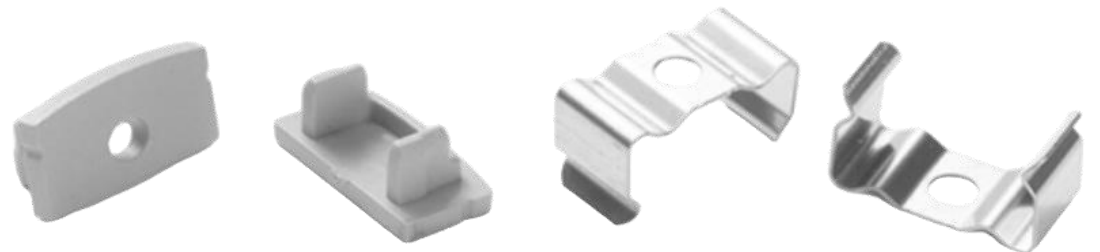

**Recessed Mount Aluminum Profile with White Diffused Cover**

Project: \_\_\_\_\_

Location: \_\_\_\_\_

Quantity: \_\_\_\_\_

Notes: \_\_\_\_\_

**DESCRIPTION**

Recessed Mount Aluminum Profile with White Diffused Cover

Fits 8 mm and 10 mm wide strips.

4 ft and 8 ft lengths. Sold in pack of 10

**DIMENSIONS**

15/16" (23 mm) wide      5/8" (8 mm) high      Inside width 1/2" (12 mm)

**ORDERING GUIDE**

**LH-2408-SW-4FT**

10 pieces of 4 ft - Silver Aluminum with White Diffuser.

Every piece comes packaged with 4 end caps, 4 mounting brackets and 4 screws with counter sink head

**LH-2408-SW-8FT**

10 pieces of 8 ft - Silver Aluminum with White Diffuser

Every piece comes packaged with 4 end caps, 8 mounting brackets and 8 screws with counter sink head