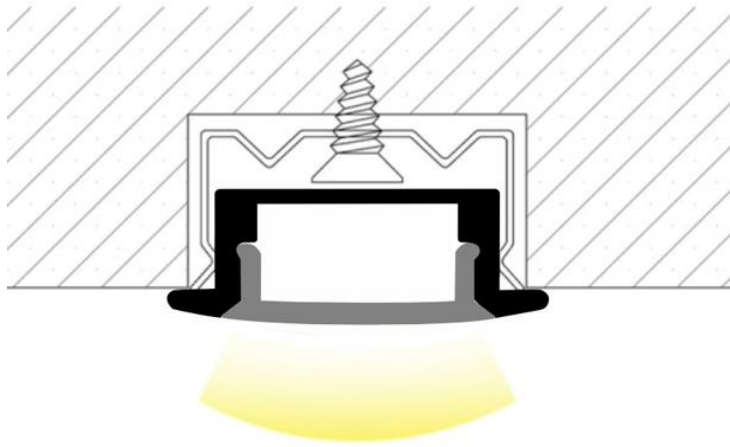

**Recessed Mount Aluminum Profile with White Diffused Cover**

Project: \_\_\_\_\_

Location: \_\_\_\_\_

Quantity: \_\_\_\_\_

Notes: \_\_\_\_\_

**DESCRIPTION**

Recessed Mount Aluminum Profile with White Diffused Cover

Fits 8 mm and 10 mm wide strips.

4 ft and 8 ft lengths. Sold in pack of 10

**DIMENSIONS**

15/16" (23 mm) wide      5/8" (8 mm) high      Inside width 1/2" (12 mm)

**ORDERING GUIDE**

**LH-2408-SW-4FT**

10 pieces of 4 ft - Silver Aluminum with White Diffuser.

Every piece comes packaged with 4 end caps, 4 mounting brackets and 4 screws with counter sink head

**LH-2408-SW-8FT**

10 pieces of 8 ft - Silver Aluminum with White Diffuser

Every piece comes packaged with 4 end caps, 8 mounting brackets and 8 screws with counter sink head