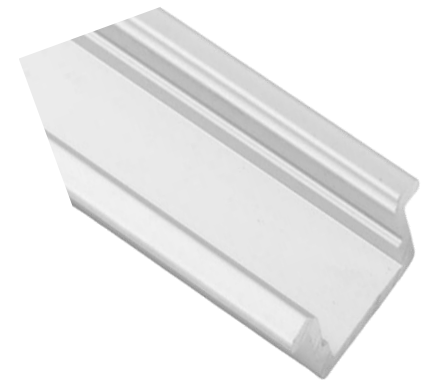

**Recessed Mount Aluminum Profile with White Diffused Cover**

Project: \_\_\_\_\_

Location: \_\_\_\_\_

Quantity: \_\_\_\_\_

Notes: \_\_\_\_\_

**DESCRIPTION**

Recessed Mount Aluminum Profile with White Diffused Cover

Fits 8 mm and 10 mm wide strips.

4 ft and 8 ft lengths. Sold in pack of 10

**DIMENSIONS**

15/16" (23 mm) wide      5/8" (8 mm) high      Inside width 1/2" (12 mm)

**ORDERING GUIDE**

**LH-2408-SW-4FT**

10 pieces of 4 ft - Silver Aluminum with White Diffuser.

Every piece comes packaged with 4 end caps, 4 mounting brackets and 4 screws with counter sink head

**LH-2408-SW-8FT**

10 pieces of 8 ft - Silver Aluminum with White Diffuser

Every piece comes packaged with 4 end caps, 8 mounting brackets and 8 screws with counter sink head