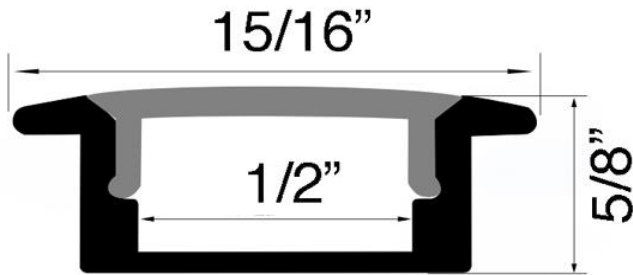

**Recessed Mount Aluminum Profile with White Diffused Cover**

Project: \_\_\_\_\_

Location: \_\_\_\_\_

Quantity: \_\_\_\_\_

Notes: \_\_\_\_\_

**DESCRIPTION**

Recessed Mount Aluminum Profile with White Diffused Cover

Fits 8 mm and 10 mm wide strips.

4 ft and 8 ft lengths. Sold in pack of 10

**DIMENSIONS**

15/16" (23 mm) wide      5/8" (8 mm) high      Inside width 1/2" (12 mm)

**ORDERING GUIDE**

**LH-2408-SW-4FT**

10 pieces of 4 ft - Silver Aluminum with White Diffuser.

Every piece comes packaged with 4 end caps, 4 mounting brackets and 4 screws with counter sink head

**LH-2408-SW-8FT**

10 pieces of 8 ft - Silver Aluminum with White Diffuser

Every piece comes packaged with 4 end caps, 8 mounting brackets and 8 screws with counter sink head