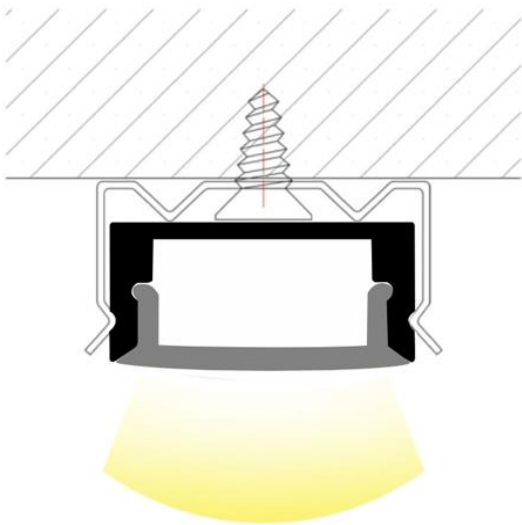

Surface Mount Aluminum Profile with White Diffused Cover

Project: _____

Location: _____

Quantity: _____

Notes: _____

DESCRIPTION

Surface Mount Aluminum Profile with White Diffused Cover
 Fits 8 mm and 10 mm wide strips.
 4 ft and 8 ft lengths. Sold in pack of 10

DIMENSIONS

11/16" (17 mm) wide 5/8" (8 mm) high Inside width 1/2" (12 mm)

ORDERING GUIDE

LH-1708-SW-4FT

10 pieces of 4 ft - Silver Aluminum with White Diffuser.
 Every piece comes packaged with 4 end caps, 4 mounting brackets and 4 screws with counter sink head

LH-1708-SW-8FT

10 pieces of 8 ft - Silver Aluminum with White Diffuser
 Every piece comes packaged with 4 end caps, 8 mounting brackets and 8 screws with counter sink head

Other finishes available by custom order