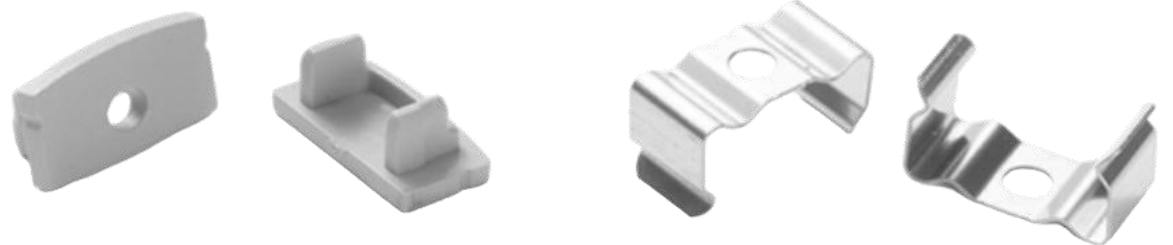

Surface Mount Aluminum Profile with White Diffused Cover

Project: _____

Location: _____

Quantity: _____

Notes: _____

DESCRIPTION

Surface Mount Aluminum Profile with White Diffused Cover
 Fits 8 mm and 10 mm wide strips.
 4 ft and 8 ft lengths. Sold in pack of 10

DIMENSIONS

11/16" (17 mm) wide 5/8" (8 mm) high Inside width 1/2" (12 mm)

ORDERING GUIDE

LH-1708-SW-4FT

10 pieces of 4 ft - Silver Aluminum with White Diffuser.
 Every piece comes packaged with 4 end caps, 4 mounting brackets and 4 screws with counter sink head

LH-1708-SW-8FT

10 pieces of 8 ft - Silver Aluminum with White Diffuser
 Every piece comes packaged with 4 end caps, 8 mounting brackets and 8 screws with counter sink head

Other finishes available by custom order