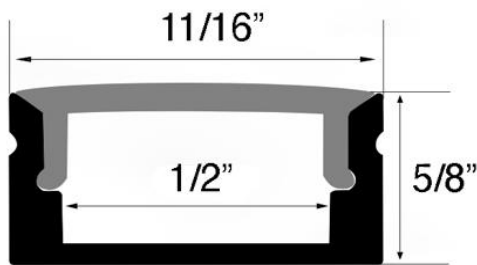

Surface Mount Aluminum Profile with White Diffused Cover

Project: _____

Location: _____

Quantity: _____

Notes: _____

DESCRIPTION

Surface Mount Aluminum Profile with White Diffused Cover
 Fits 8 mm and 10 mm wide strips.
 4 ft and 8 ft lengths. Sold in pack of 10

DIMENSIONS

11/16" (17 mm) wide 5/8" (8 mm) high Inside width 1/2" (12 mm)

ORDERING GUIDE

LH-1708-SW-4FT

10 pieces of 4 ft - Silver Aluminum with White Diffuser.
 Every piece comes packaged with 4 end caps, 4 mounting brackets and 4 screws with counter sink head

LH-1708-SW-8FT

10 pieces of 8 ft - Silver Aluminum with White Diffuser
 Every piece comes packaged with 4 end caps, 8 mounting brackets and 8 screws with counter sink head

Other finishes available by custom order