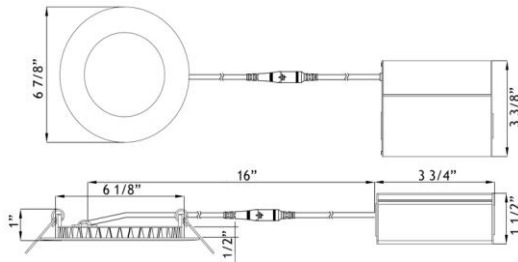

LB6R

6" Round Economy Super Thin Recessed LED 14W

Type IC, Wet & Air-Tight

DESCRIPTION

6" Round Recessed LED With Integral Driver In Connection Box
Fits Where No Other Recessed Fixture Can

FEATURES & BENEFITS

- 1/2" Deep - Install Directly Under Joists
- Maximum Layout Flexibility
- Driver Inside Connection Box - No Junction Box Needed
- Fast & Easy To Install - Save On Labor
- Type IC Rated - No Housing Required

MOUNTING

Cut Hole In Ceiling And Snap Fixture In Opening With Attached Spring Clips. Ceiling Clearance Required For Driver: 1 1/2"

DIMENSIONS: ID 6 1/8" OD 6 7/8" Cut Out 6 1/4" to 6 1/2"

120V TRIAC Dimmable
Driver Included

ACCESSORIES

Sold Separately

Low Volage Extension Cables 10 ft FT4 / CMR rated
[model # EXC10](#)

[26" Long Flat Rough-In Plate model # RIP6](#)

[13" Flat Rough-In Plate - model # MP6-2](#)

[Flanged Plate with Hanger Bars - model # FRP6](#)