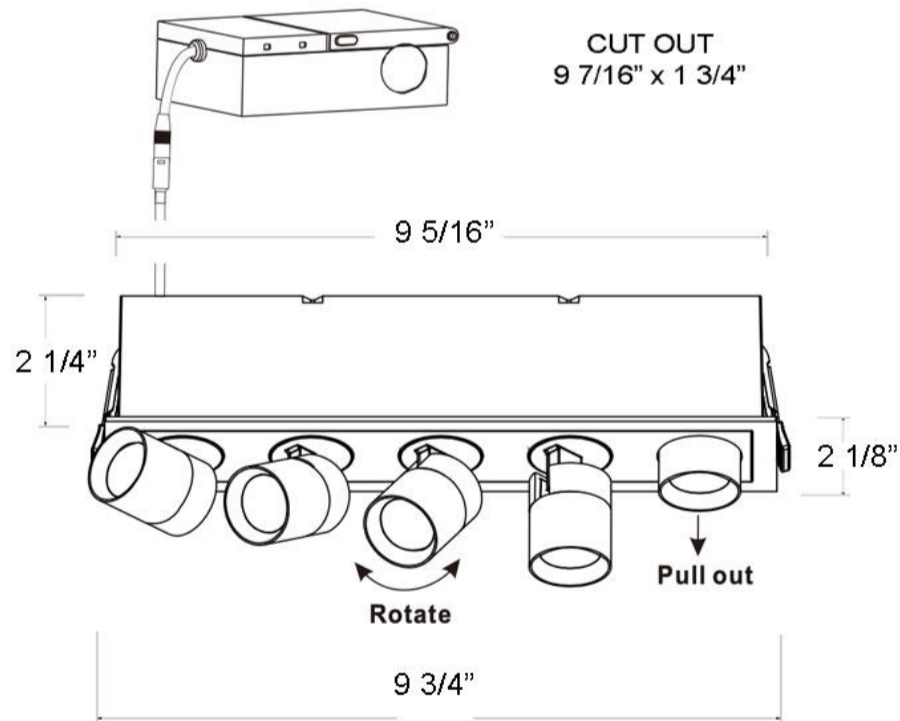

JXL-TXH05-G16W

5 LED Rotatable Linear Recessed Downlight 16W

DESCRIPTION

5 LED Rotatable Linear Recessed Fixture
for unique and original lighting installations
Track lighting effects without tracks

FEATURES & BENEFITS

Adjust every of the 5 LED individually
Pull down & rotate 350°, push up to conceal
20° directional low glare beam - ideal for highlighting artwork
3000K with CRI 90+ for true colour rendering
Type IC Rated - No Housing Required
2 1/4" Deep - Install Where Ceiling Space Is Limited
Triac Dimmable Driver with Wiring Compartment Included

DIMENSIONS Outside 9 3/4" x 2 1/8" Inside 9 5/16" x 1 5/8"
Depth 2 1/4" Cut Out: 9 7/16" x 1 3/4"

ORDERING GUIDE

JXL-TXH05-G16W-WH-3000K [White](#)
JXL-TXH05-G16W-BK-3000K [Black](#)

In stock 3000K, white & black trims
Other CCTs and trim finishes available by custom order

Project: _____
Location: _____
Model: _____ Qty: _____
Notes: _____

SPECIFICATION	
Applications	accent lighting, highlighting artwork, wall washing
Power	16 W (5 LEDs x 3W each)
Color Temperature (K)	3000 K
Light Output (lm)	1220 lm
Beam Angle	20°
CRI	90+
Driver Input	120-277 V AC
J-Box Volume	3.88 in ³
Dimming	TRIAC Dimmers 10% - 100%
Approved Location	Insulated Ceiling & Damp Locations
Air Tight	Yes
Ambient Temperature	-4°F (-20°C) to +104°F (+40°C)
Projected Life	70% Light Output at 30,000 Hours
Certification	c ETL us
Warranty	3 Year