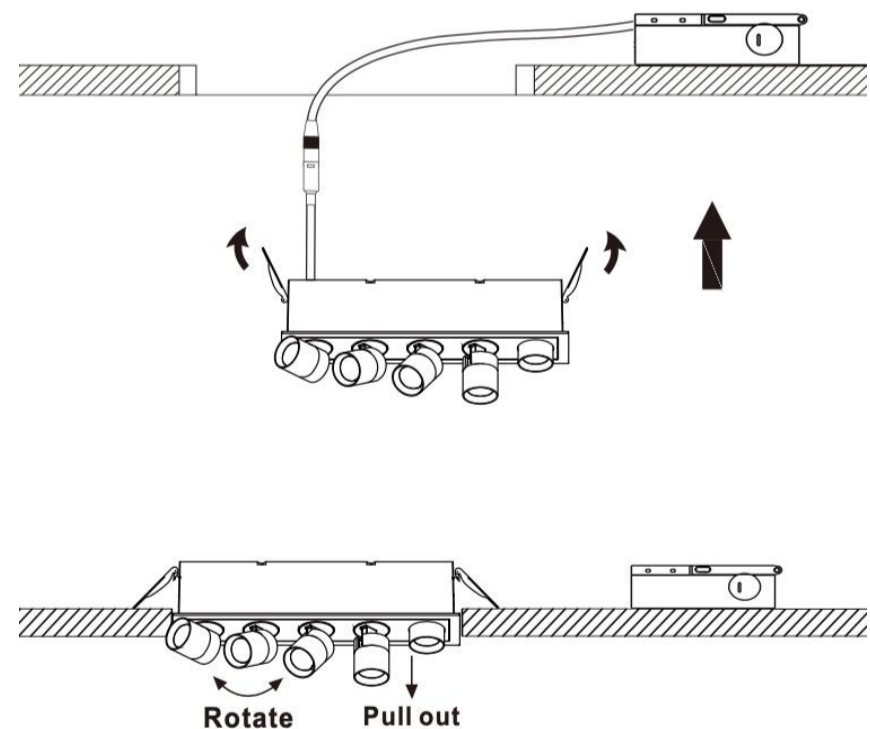

INSTALLATION INSTRUCTIONS