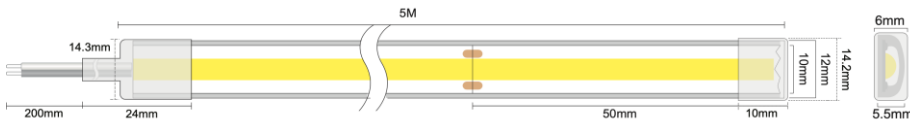

ES-FSCOBWW-24-IP67

Sauna COB LED Strip 24V 3W/ft 12 mm CRI90+ IP67

Project: _____

Location: _____

Model # : _____ Qty: _____

Notes: _____

DESCRIPTION

COB LED flexible linear light for high temperature installations
 Rated up to +220°F (+105°C)
 Seamless linear light - no diffused cover needed
 No hotspots and with CRI 90+ for vibrant colors
 Reinforced design for stable performance when bending & twisting
 3 oz copper PCB and real gold wires for superb light maintenance
 6" wires on both ends and 2 end caps included

INSTALLATION INSTRUCTIONS

1. Mount using the silicone clips included

2. Minimum bending radius 2"
3. You may cut it once and use the wires on both ends to power the pieces.
Cutttable Increment 2"
4. Use the included 2 end caps to re-seal the ends with silicone.

DIMENSIONS

ORDERING GUIDE

example: **ES-FSCOBWW-24-IP67-30K-16FT**

	- CCT (K)	- Length
ES-FSCOBWW-24-IP67	-27K	-16FT
	-30K	
	-40K	
	-50K	

Included in package: _____

2 end caps, 16 transparent silicone mounting clips & 32 screws

SPECIFICATION (tolerance +/- 10%)	
Applications	Saunas, Spas, Steam Showers
Power	3 W/ft (10 W/m)
Input	24V DC
Stock CCTs	2700 K 3000 K 4000 K 5000 K
Light output per meter	840 lm 890 lm 980 lm 980 lm
Efficiency	84 lm/W 89 lm/W 98 lm/W 98 lm/W
CRI	90 +
Available Lengths	16 ft (5m)
Maximum Connection Length	16 ft (5 m)
Width	1/2" (12 mm)
Beam Angle	120°
Dimmable	Yes
LED Operation Type	Constant Voltage
IP Grade	IP 67
Approved Location	Wet Location
Operating Temperature	-4°F (-20°C) to +220°F (+105°C)
Cutttable Increment	2" (50 mm)
Minimum Bending Radius	2" (50 mm)
LEDs density	COB 480 LEDs / meter
Projected Life	70% Light Output at 50,000 Hours
Certification	c UL us
Warranty	5 Year Indoor / 3 Year Outdoor