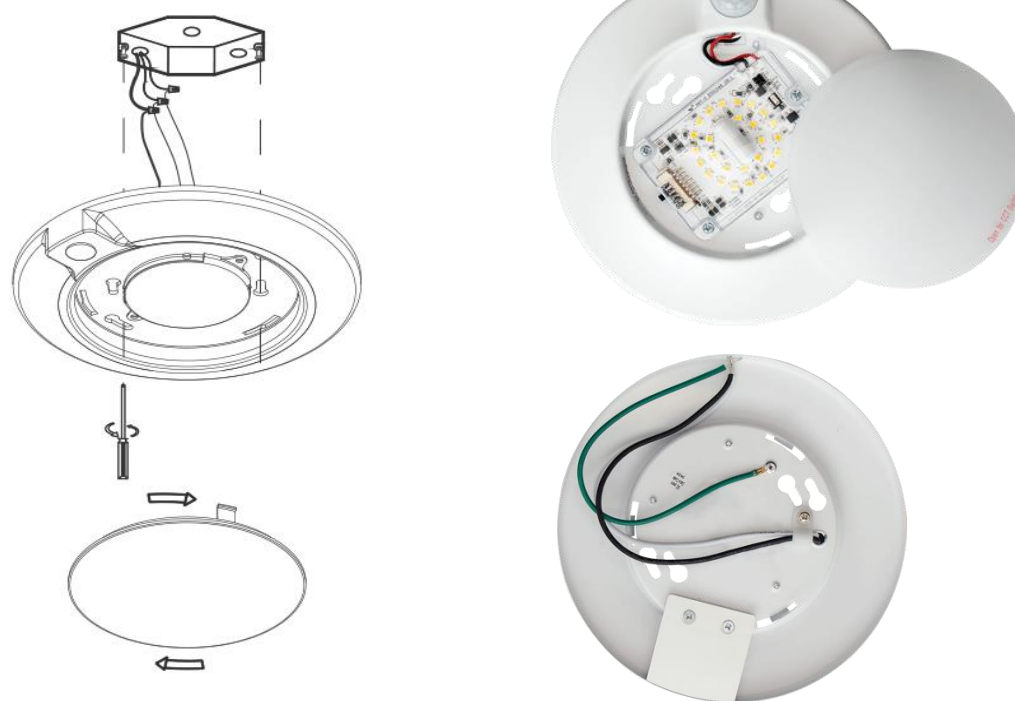

CSC3030-LED-PIR-5CCT

5" Round LED Closet Light with Motion Sensor 10W 5CCT

Project: _____

Location: _____

Qty: _____

Notes: _____

DESCRIPTION

5" Multi-Purpose Surface Mounted Energy-Efficient Fixture That Is Extremely Convenient For Lighting All Your Secondary Spaces. Motion Activated Occupancy Sensor Activates Light When Motion Is Detected And Turns It Off 30 Seconds After Room Is Vacated.

FEATURES & BENEFITS

- Fast & Easy to Install in J-Box - Save on Labor
- Suitable For Closets, Storages, Utility Rooms, Soffits
- 5 CCT User Selectable 2700-3000-3500-4000-5000K
- CRI 90+ for True Color Rendering
- Ceiling or Wall mount
- Closet Rated

DIMENSIONS OD 6 3/4" Thickness 1 1/4"

SPECIFICATION

SPECIFICATION	
Applications	Closets, Storages, Utility Rooms, Attics, Soffits
Energy Used	10 W
Color Temperature (K)	2700 3000 3500 4000 5000
Light Output (lm)	590 620 670 680 640
Halogen Equivalent	65 W
Beam Angle	120°
CRI	90 +
Driver Input	120V AC 50/60 Hz
Dimming	Not Dimmable
Approved Location	Wet Locations & Closets
Air Tight	No
Ambient Temperature	-4°F (-20°C) to +104°F (+40°C)
Projected Life	70% Light Output at 50,000 Hours
Certification	cETLus
Warranty	5 Year

Installation Instructions

ORDERING GUIDE

CSC3025-LED-PIR-5CCT-WH

In stock white trim.
Black, Bronze & Brushed Nickel Trims Available by Custom Order

Sensor Detection Range:

Ceiling Mount sensor Detection Range