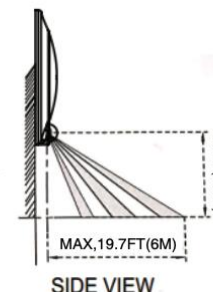

DIMENSIONS OD 6 3/4" Thickness 1 1/4"

SPECIFICATION

SPECIFICATION	
Applications	Closets, Storages, Utility Rooms, Attics, Soffits
Energy Used	10 W
Color Temperature (K)	2700 3000 3500 4000 5000
Light Output (lm)	590 620 670 680 640
Halogen Equivalent	65 W
Beam Angle	120°
CRI	90 +
Driver Input	120V AC 50/60 Hz
Dimming	Not Dimmable
Approved Location	Wet Locations & Closets
Air Tight	No
Ambient Temperature	-4°F (-20°C) to +104°F (+40°C)
Projected Life	70% Light Output at 50,000 Hours
Certification	cETLus
Warranty	5 Year

Installation Instructions

ORDERING GUIDE

CSC3025-LED-PIR-5CCT-WH

In stock white trim.
Black, Bronze & Brushed Nickel Trims Available by Custom Order

Sensor Detection Range:

Ceiling Mount sensor Detection Range