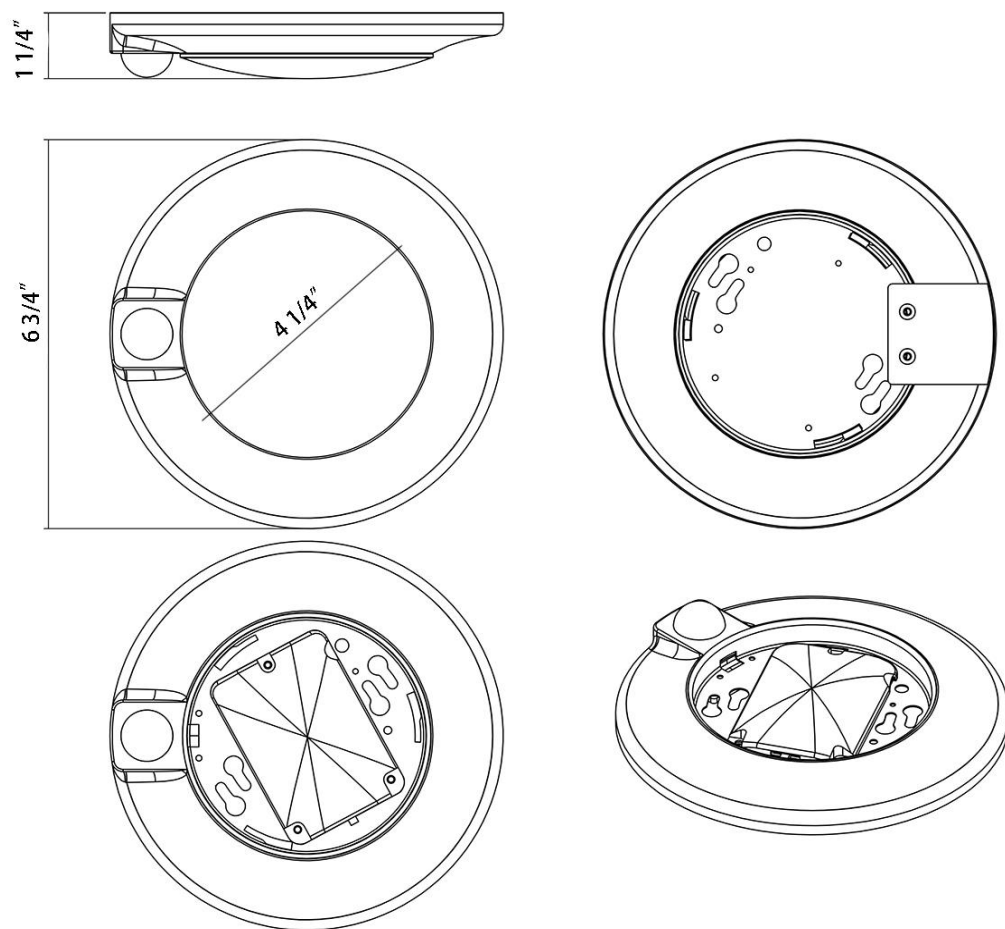

CSC3030-LED-PIR-5CCT

5" Round LED Closet Light with Motion Sensor 10W 5CCT

Project: _____

Location: _____

Qty: _____

Notes: _____

DESCRIPTION

5" Multi-Purpose Surface Mounted Energy-Efficient Fixture That Is Extremely Convenient For Lighting All Your Secondary Spaces. Motion Activated Occupancy Sensor Activates Light When Motion Is Detected And Turns It Off 30 Seconds After Room Is Vacated.

FEATURES & BENEFITS

- Fast & Easy to Install in J-Box - Save on Labor
- Suitable For Closets, Storages, Utility Rooms, Soffits
- 5 CCT User Selectable 2700-3000-3500-4000-5000K
- CRI 90+ for True Color Rendering
- Ceiling or Wall mount
- Closet Rated

DIMENSIONS OD 6 3/4" Thickness 1 1/4"

SPECIFICATION

SPECIFICATION	
Applications	Closets, Storages, Utility Rooms, Attics, Soffits
Energy Used	10 W
Color Temperature (K)	2700 3000 3500 4000 5000
Light Output (lm)	590 620 670 680 640
Halogen Equivalent	65 W
Beam Angle	120°
CRI	90 +
Driver Input	120V AC 50/60 Hz
Dimming	Not Dimmable
Approved Location	Wet Locations & Closets
Air Tight	No
Ambient Temperature	-4°F (-20°C) to +104°F (+40°C)
Projected Life	70% Light Output at 50,000 Hours
Certification	cETLus
Warranty	5 Year

Installation Instructions

ORDERING GUIDE

CSC3025-LED-PIR-5CCT-WH

In stock white trim.
Black, Bronze & Brushed Nickel Trims Available by Custom Order

Sensor Detection Range:

Ceiling Mount sensor Detection Range