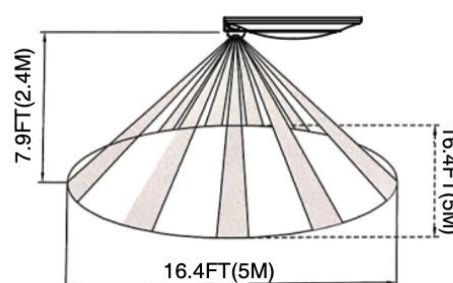

CSC3030-LED-PIR-5CCT

5" Round LED Closet Light with Motion Sensor 10W 5CCT

Project: _____

Location: _____

Qty: _____

Notes: _____

DESCRIPTION

5" Multi-Purpose Surface Mounted Energy-Efficient Fixture That Is Extremely Convenient For Lighting All Your Secondary Spaces. Motion Activated Occupancy Sensor Activates Light When Motion Is Detected And Turns It Off 30 Seconds After Room Is Vacated.

DIMENSIONS OD 6 3/4" Thickness 1 1/4"

SPECIFICATION

SPECIFICATION	
Applications	Closets, Storages, Utility Rooms, Attics, Soffits
Energy Used	10 W
Color Temperature (K)	2700 3000 3500 4000 5000
Light Output (lm)	590 620 670 680 640
Halogen Equivalent	65 W
Beam Angle	120°
CRI	90 +
Driver Input	120V AC 50/60 Hz
Dimming	Not Dimmable
Approved Location	Wet Locations & Closets
Air Tight	No
Ambient Temperature	-4°F (-20°C) to +104°F (+40°C)
Projected Life	70% Light Output at 50,000 Hours
Certification	cETLus
Warranty	5 Year

Installation Instructions

ORDERING GUIDE

CSC3025-LED-PIR-5CCT-WH

In stock white trim.
Black, Bronze & Brushed Nickel Trims Available by Custom Order

Sensor Detection Range:

Ceiling Mount sensor Detection Range