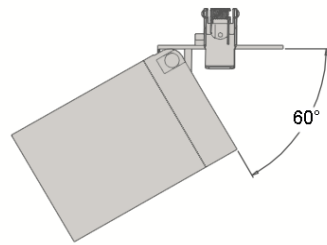

AD-3-S15W-FC

3" Floating Torpedo LED 15W

Project: _____

Location: _____

Model: _____ Qty: _____

Notes: _____

DESCRIPTION

Mono point multi directional floating torpedo LED cylinder
Use as a straight down or gimbal fixture

FEATURES & BENEFITS

- Track light effect without tracks needed
- Adjustable up to 60° Tilt
- 5 CCT Switchable 2700K to 5000K or Dim to Warm 3000K to 1800K
- CRI 90+ for true color rendering
- Driver Inside Connection Box - No Junction Box Needed
- Type IC, Wet Location & Air-Tight rated
- White & Black trims in stock
- Ideal for slopped ceilings, soffits, wall washing, highlighting artwork, task and general lighting

DIMENSIONS ID 2 3/8" OD 2 3/4" length 4 1/4" Cut Out 2 1/2"
Ceiling space for driver to fit into: 5 1/2"

Trim Options

ORDERING GUIDE

	CCT	Trim	Beam
AD-3-S15W-FC-5CCT-WH	5CCT	White	blank for 38°
AD-3-S15W-FC-5CCT-BK	5CCT	Black	-15D 15°
AD-3-S15W-FC-3018K-WH	Dim to Warm	White	-24D 24°
AD-3-S15W-FC-3018K-BK	Dim to Warm	Black	