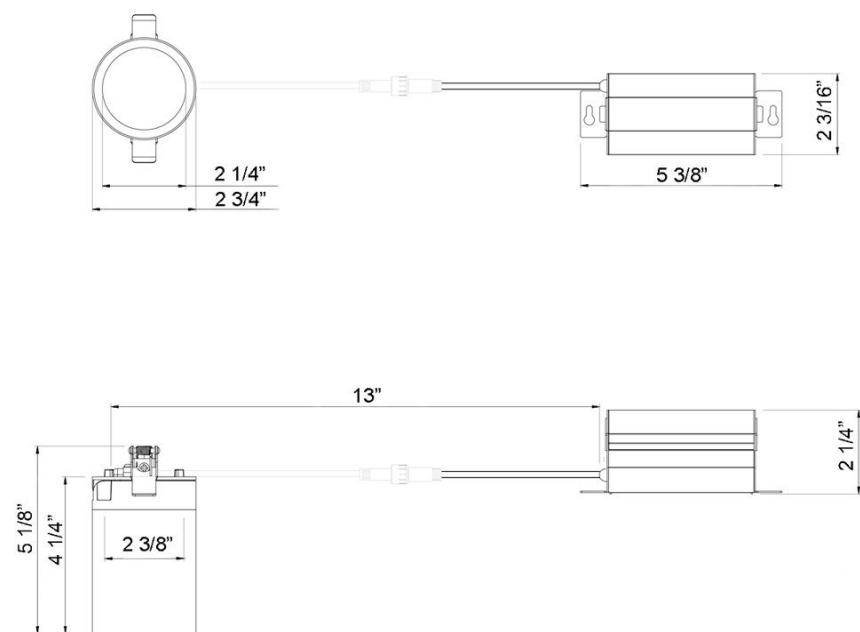

AD-3-S15W-FC

3" Floating Torpedo LED 15W

Project: _____

Location: _____

Model: _____ Qty: _____

Notes: _____

DESCRIPTION

Mono point multi directional floating torpedo LED cylinder
Use as a straight down or gimbal fixture

FEATURES & BENEFITS

- Track light effect without tracks needed
- Adjustable up to 60° Tilt
- 5 CCT Switchable 2700K to 5000K or Dim to Warm 3000K to 1800K
- CRI 90+ for true color rendering
- Driver Inside Connection Box - No Junction Box Needed
- Type IC, Wet Location & Air-Tight rated
- White & Black trims in stock
- Ideal for slopped ceilings, soffits, wall washing, highlighting artwork, task and general lighting

SPECIFICATION	
Applications	accent lighting, slopped ceilings, wall washing, artwork
Energy Used	15 W
Color Temperature (K)	2700 3000 3500 4000 5000 DTW 3000-1800
Light Output with 38° (lm)	830 940 1010 1050 1020 960
Halogen Equivalent	100 W
Beam Angle	38° standard 15° & 24° optional
Tilt Angle	60°
CRI	90+
Default Driver	120V AC Triac Dimmable
Optional Driver	120-347V AC 0-10V Dimmable
Junction Box Volume	6.53 in3 / 2 in 2 out 12AWG
Approved Location	Wet Locations
Air Tight & Type IC	Yes
Ambient Temperature	-4°F (-20°C) to +104°F (+40°C)
Projected Life	70% Light Output at 50,000 Hours
Certification	cETLus
Warranty	3 Year

DIMENSIONS ID 2 3/8" OD 2 3/4" length 4 1/4" Cut Out 2 1/2"
Ceiling space for driver to fit into: 5 1/2"

Trim Options

ORDERING GUIDE

	CCT	Trim	Beam
AD-3-S15W-FC-5CCT-WH	5CCT	White	blank for 38°
AD-3-S15W-FC-5CCT-BK	5CCT	Black	-15D 15°
AD-3-S15W-FC-3018K-WH	Dim to Warm	White	-24D 24°
AD-3-S15W-FC-3018K-BK	Dim to Warm	Black	