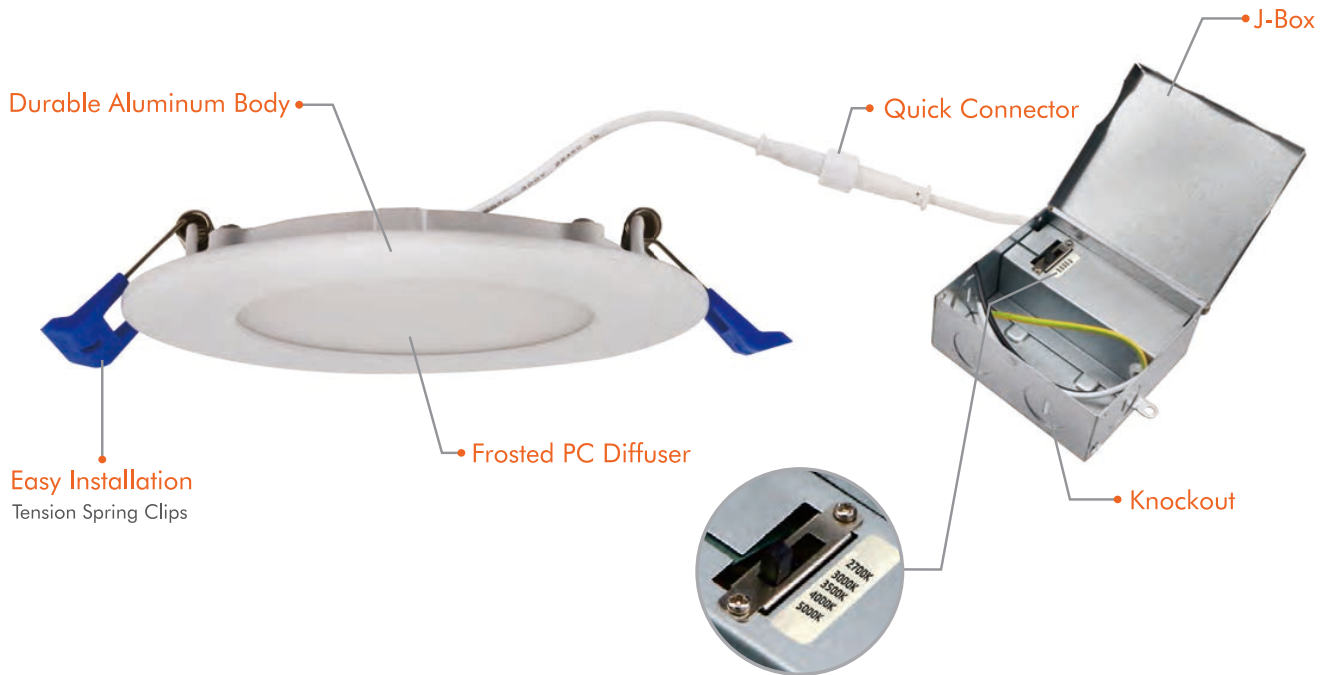

5CCT Optional:

Dimensions