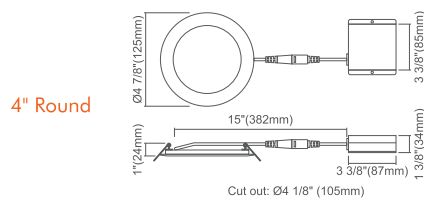

Picture	Model	Description
	4" Slim Panel LED Round - Soft White LED-S9W-3KWH	4" 9W 3000K 600Lm Round White Finish
	4" Slim Panel LED Round - Neutral White LED-S9W-4KWH	4" 9W 4000K 620Lm Round White Finish
	6" Slim Panel LED Round - Soft White LED-6-S12W-3KWH	6" 12W 3000K 800Lm Round White Finish
	6" Slim Panel LED Round - Neutral White LED-6-S12W-4KWH	6" 12W 4000K 820Lm Round White Finish
	4" 5CCT Slim Panel LED Round LED-S9W-5CCT-WH	4" 9W 2700K/ 3000K/ 3500K/ 4000K/ 5000K 600Lm Round White Finish
	6" 5CCT Slim Panel LED Round LED-6-S12W-5CCT-WH	6" 12W 2700K/ 3000K/ 3500K/ 4000K/ 5000K 800Lm Round White Finish

Accessories

Mounting Plate

	MP4	4" new construction pre-mounting plate with collar for use with screw down "C" style remodel housings
	MP4-2	4" new construction pre-mounting plate
	MP6-2	6" new construction pre-mounting plate