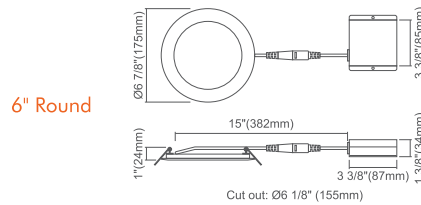

Picture	Model	Description
	4" Slim Panel LED Round - Soft White LED-S9W-3KWH	4" 9W 3000K 600Lm Round White Finish
	4" Slim Panel LED Round - Neutral White LED-S9W-4KWH	4" 9W 4000K 620Lm Round White Finish
	6" Slim Panel LED Round - Soft White LED-6-S12W-3KWH	6" 12W 3000K 800Lm Round White Finish
	6" Slim Panel LED Round - Neutral White LED-6-S12W-4KWH	6" 12W 4000K 820Lm Round White Finish
	4" 5CCT Slim Panel LED Round LED-S9W-5CCT-WH	4" 9W 2700K/ 3000K/ 3500K/ 4000K/ 5000K 600Lm Round White Finish
	6" 5CCT Slim Panel LED Round LED-6-S12W-5CCT-WH	6" 12W 2700K/ 3000K/ 3500K/ 4000K/ 5000K 800Lm Round White Finish

Accessories

Mounting Plate

	MP4	4" new construction pre-mounting plate with collar for use with screw down "C" style remodel housings
	MP4-2	4" new construction pre-mounting plate
	MP6-2	6" new construction pre-mounting plate